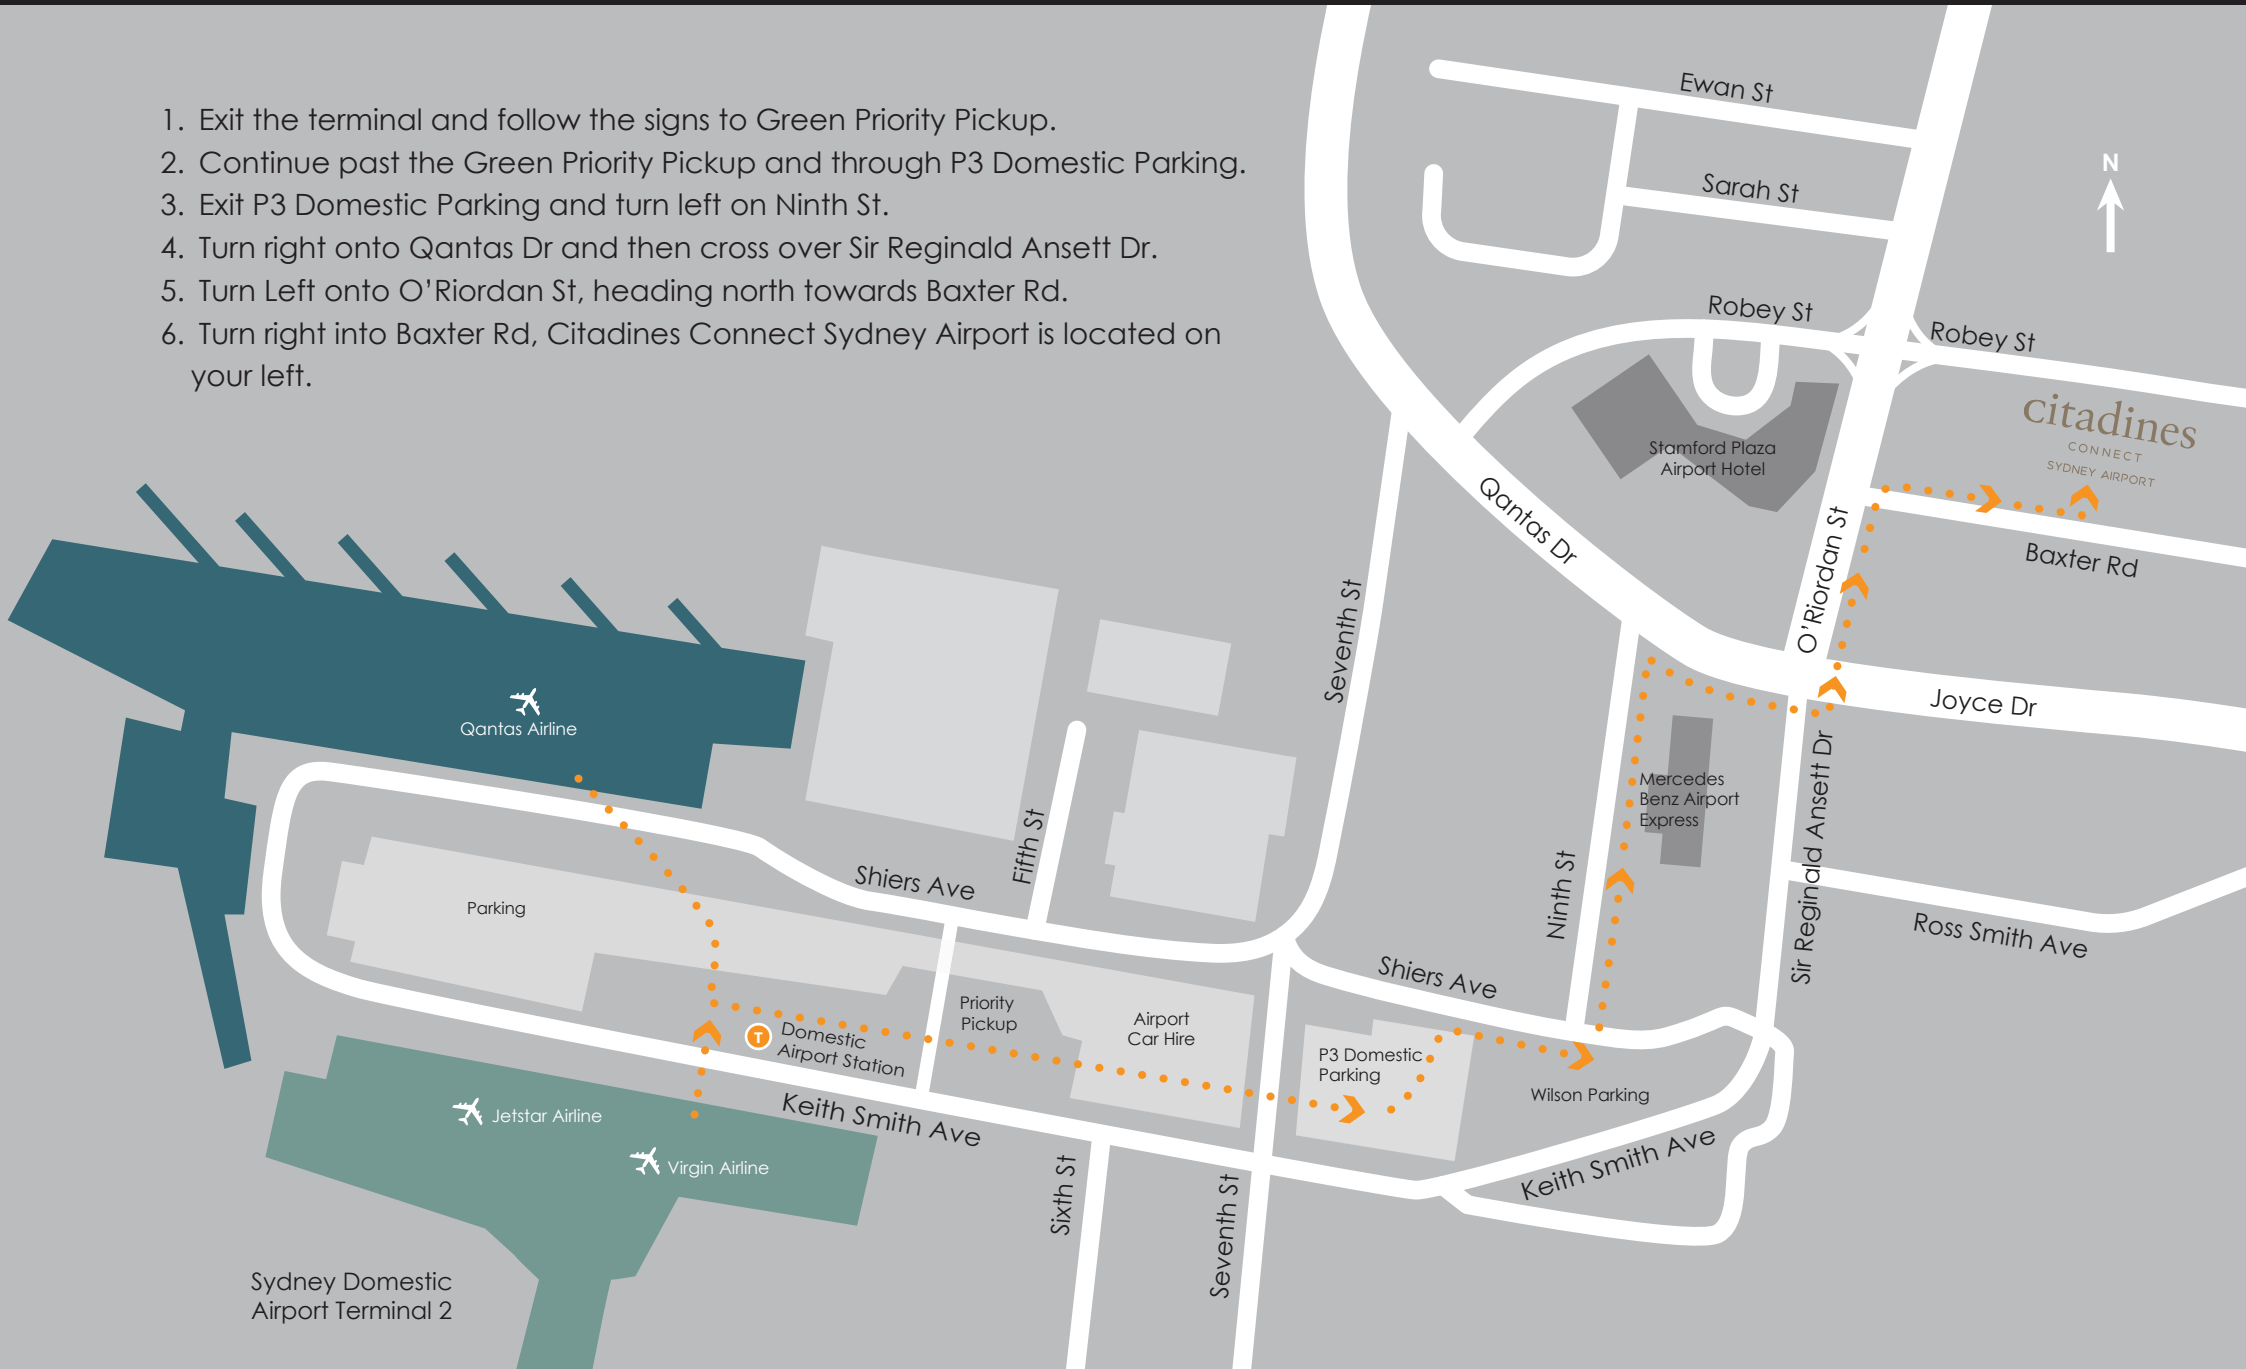

SYDNEY DOMESTIC AIRPORT (Terminal 2) TO CITADINES CONNECT HOTEL

1. Exit the terminal and follow the signs to Green Priority Pickup.
2. Continue past the Green Priority Pickup and through P3 Domestic Parking.
3. Exit P3 Domestic Parking and turn left on Ninth St.
4. Turn right onto Qantas Dr and then cross over Sir Reginald Ansett Dr.
5. Turn Left onto O'Riordan St, heading north towards Baxter Rd.
6. Turn right into Baxter Rd, Citadines Connect Sydney Airport is located on your left.

CITADINES CONNECT HOTEL TO SYDNEY DOMESTIC AIRPORT (Terminal 2)

1. Head west on Baxter Rd towards O'Riordan St
2. Turn left on to O'Riordan St and head south towards the Airport.
3. Cross over Joyce Dr.
4. Turn right and head towards Ninth St.
5. Turn left at Ninth St and head towards Shiers Av.
6. Go through the outdoor Wilson Parking lot towards P3 Domestic Parking.